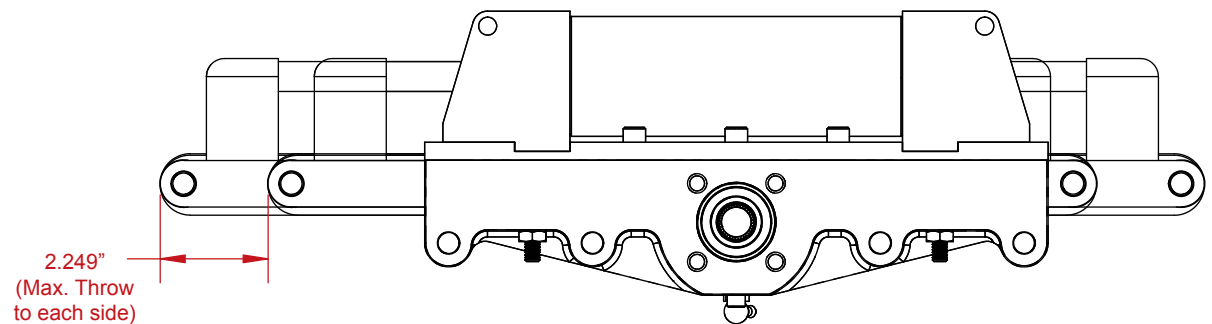

2.5" Power Rack Wide Spread (Part #100) - 1:1 Ratio

For Technical Assistance Call:
(619) 561-7764
www.howepower.com
12476 Julian Ave.
Lakeside, CA 92040