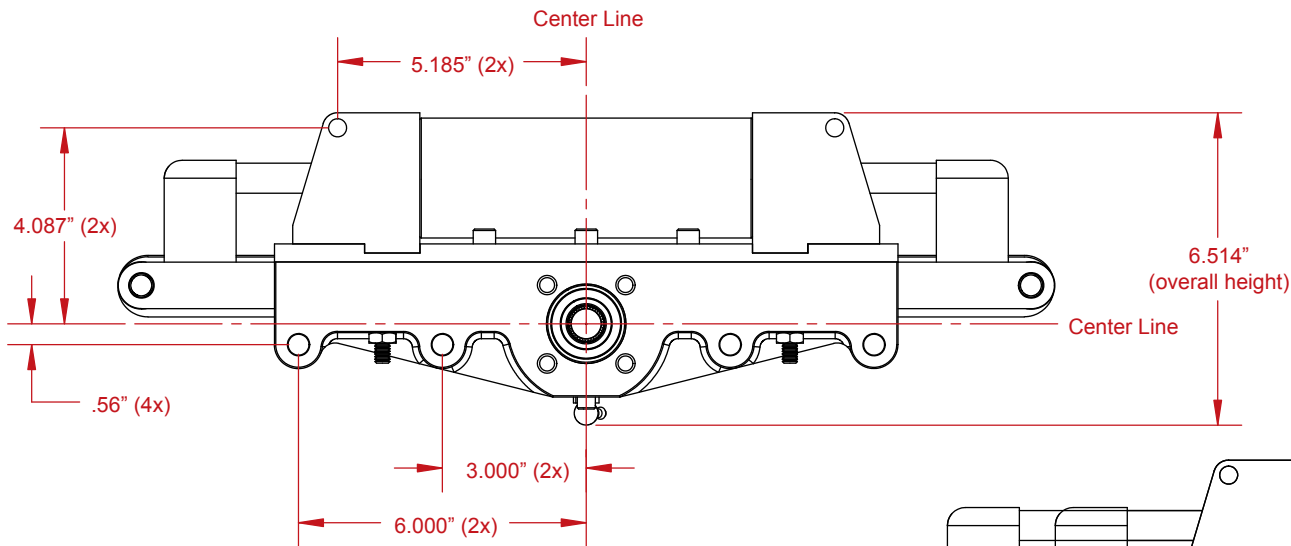

2.5" Power Rack Wide Spread (Part #100) - 1:1 Ratio

For Technical Assistance Call:
(619) 561-7764
www.howepower.com
12476 Julian Ave.
Lakeside, CA 92040