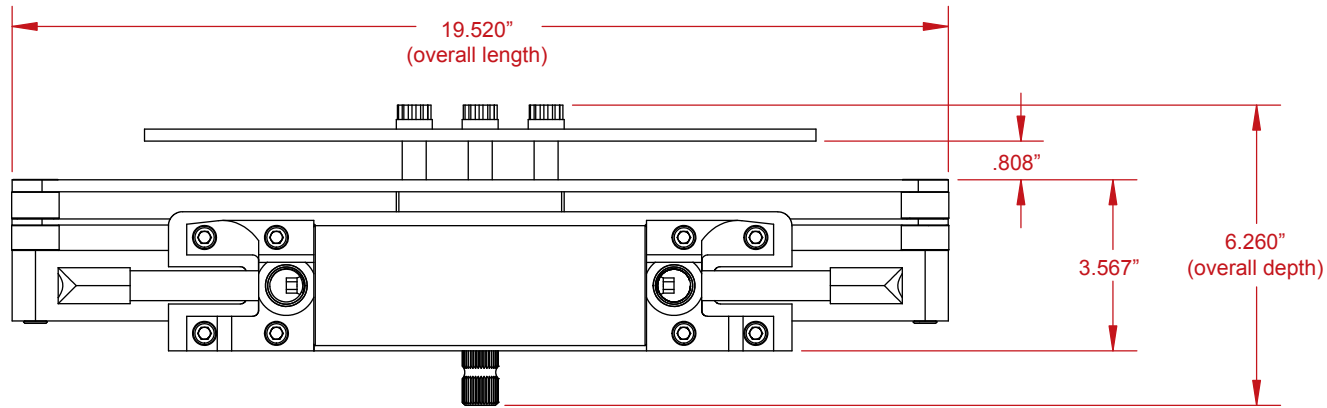

2.5" Power Rack Wide Spread (Part #100) - 1:1 Ratio

For Technical Assistance Call:
(619) 561-7764
www.howepower.com
12476 Julian Ave.
Lakeside, CA 92040